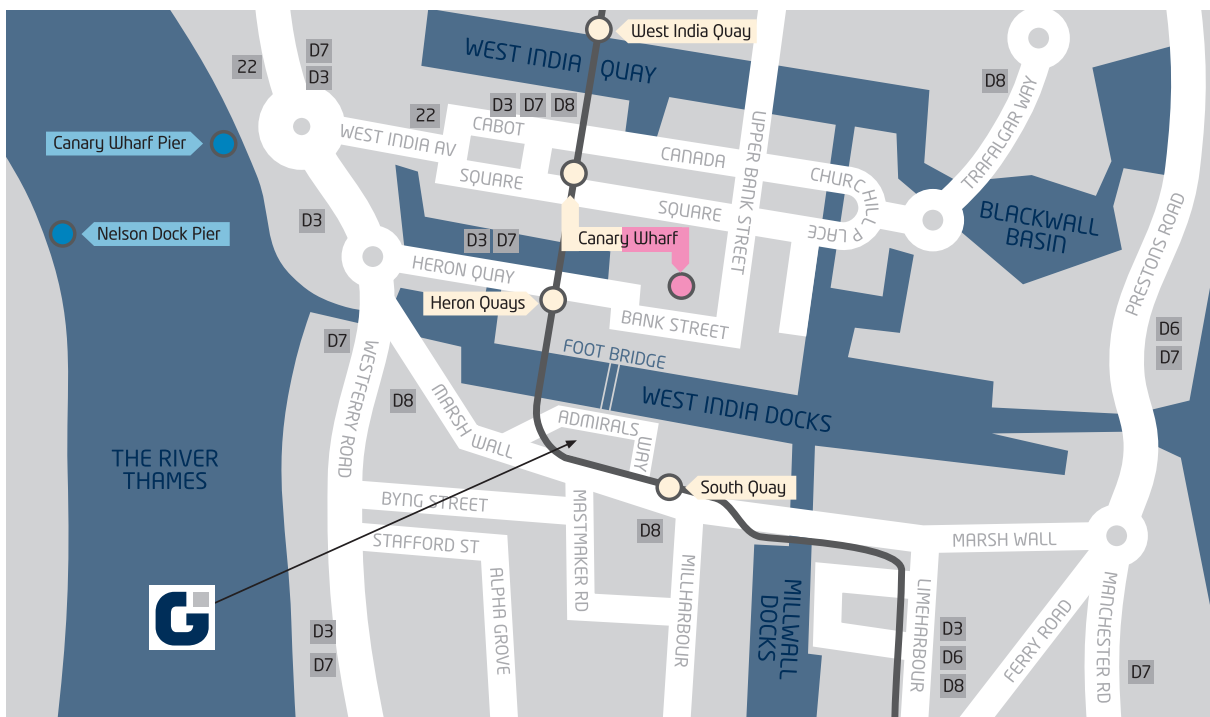

Map and Connections

Nearest DLR:
South Quay

Nearest Underground:
Canary Wharf (Jubilee line)

Nearest Bus Stop:
D8 (Stratford - Crossharbour)
on Marsh Wall opposite
Admirals Way

Nearest Water Bus Pier:
Canary Wharf Pier

Bus Stops
 Underground Station
 DLR Station
 Water Bus Pier